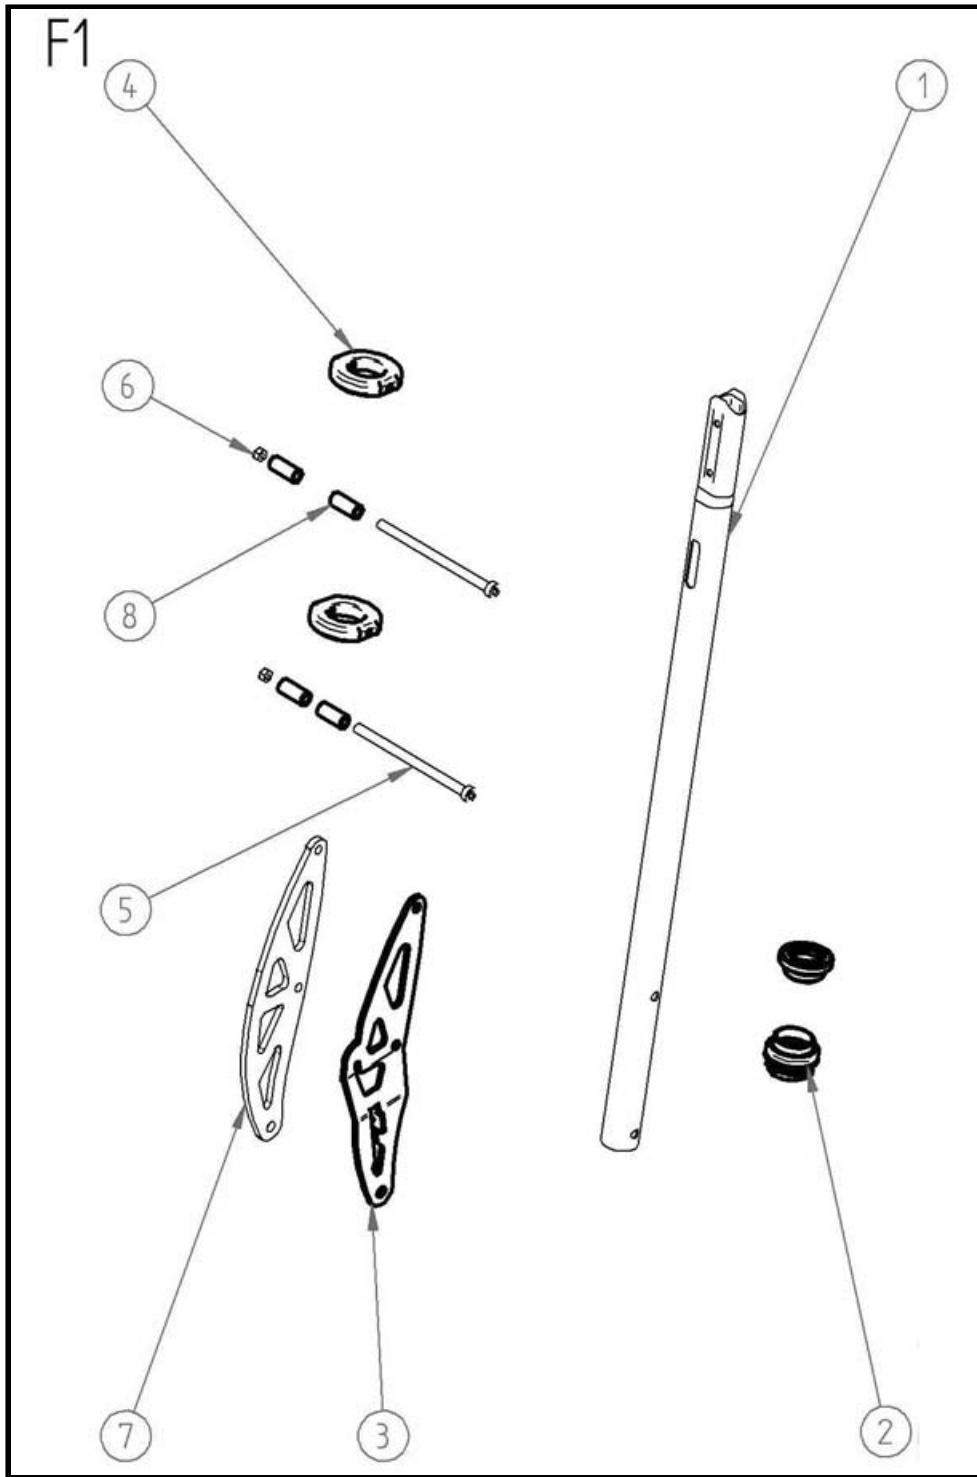

F1. STEERING SET

F1. STEERING SET

Item Number	Document Number	Title	Quantity	Qty Ordered
RF1-1	3EVOR0102A	STEERING TUBE	1	
RF1-2	3COPM0160A	HEADSET	1	
RF1-3	3EVOR0202A	FRONT FORK L	1	
RF1-4	3COMP0150A	RETAINER FLANGE	2	
RF1-5	3CO108140B	FRONT FORK BOLTS	2	
RF1-6	3CON08000A	FRONT FORK BOLT	2	
RF1-7	3EVOR0201A	FRONT FORK R	1	
RF1-8	3EVOR0203A	L28 SPACER	4