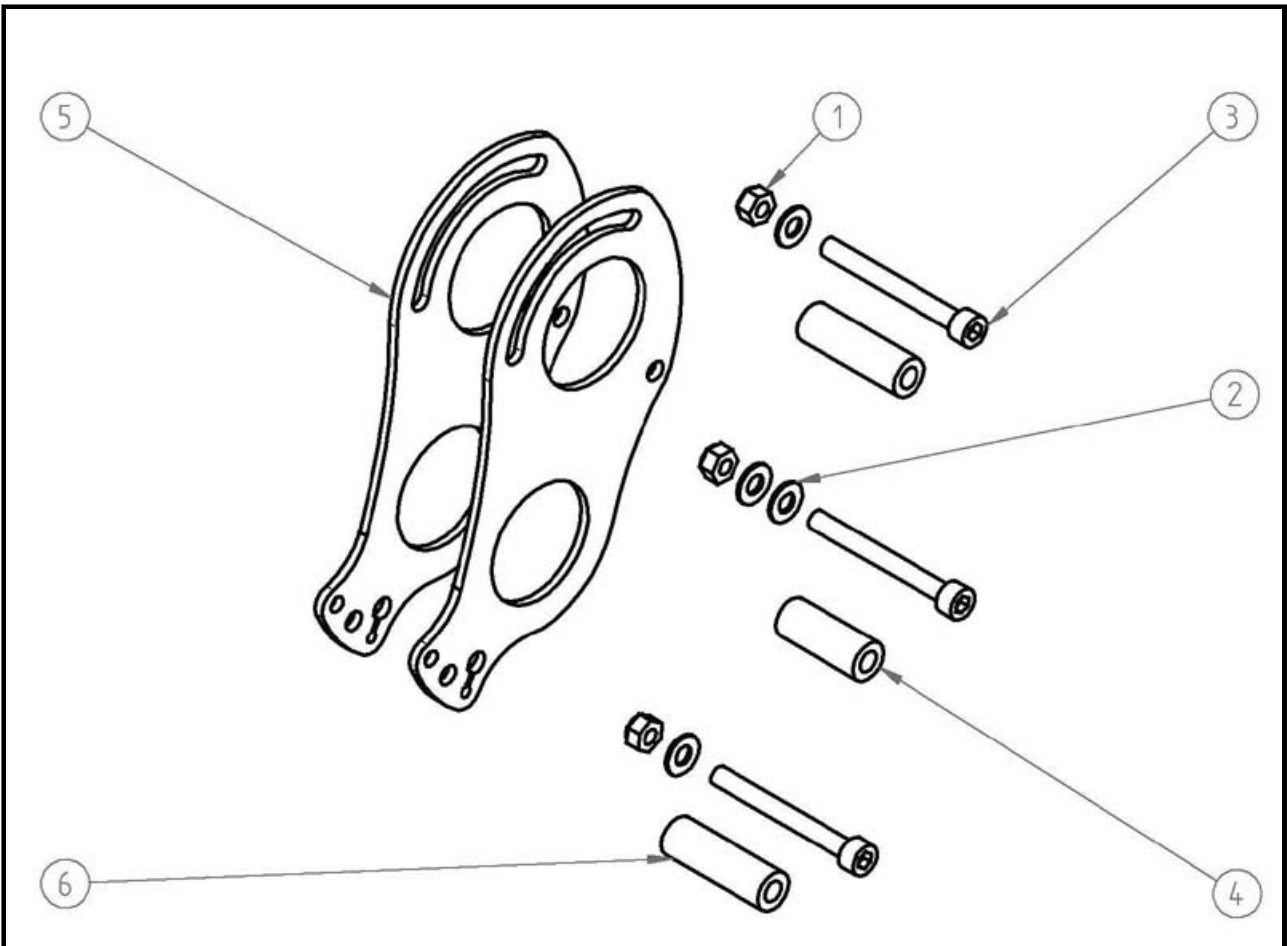

C1. GEAR BOX SET

C1. GEAR BOX SET

Item Number	Document Number	Title	Quantity	Qty Ordered
RC1-1	3CON06000A	BELT CAM SPACER BOLT	3	
RC1-2	3COW13061A	BELT CAM SPACER WASHER	4	
RC1-3	3CO106055A	BELT CAM SPACER BOLTS	3	
RC1-4	3EVOR0704A	SPACER CAM	1	
RC1-5	3EVOR0701A	BELT ASS PLATE	2	
RC1-6	3EVOR0702A	SPACER	2