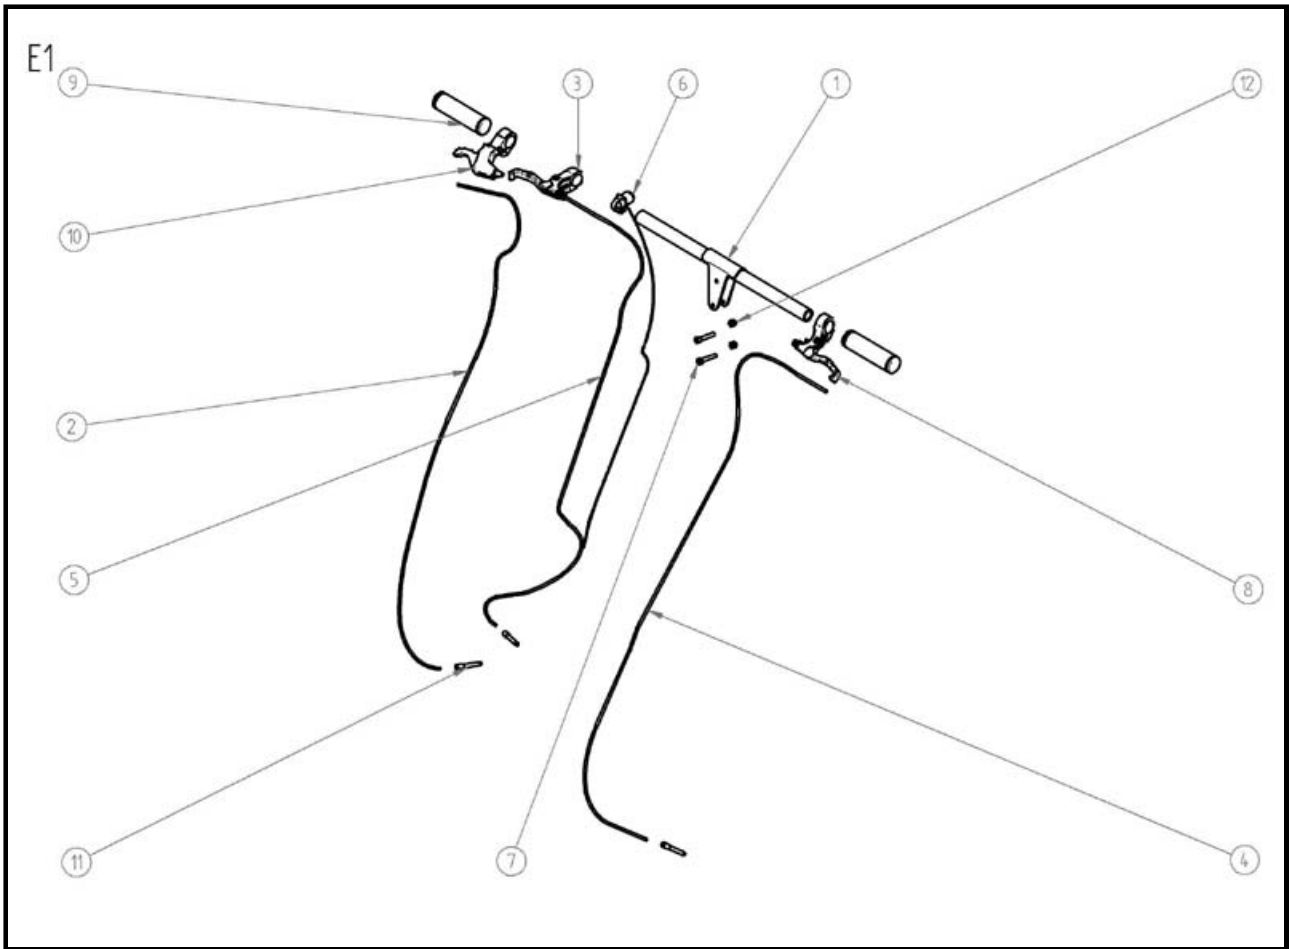

E1. HANDLE BAR SET

E1. HANDLE BAR SET

Item Number	Document Number	Title	Quantity	Qty Ordered
RE1-1	3EVOR0101A	HANDLE BAR STRAIGHT	1	
RE1-2	3EVOR0309A	FRONT BRAKE INNER	1	
RE1-3	3COPM0209A	RIGHT BRAKE LEVER SET	1	
RE1-4	3EVOR0310A	BACK BRAKE INNER	1	
RE1-5	3EVOR0309A	FRONT BRAKE INNER	1	
RE1-6	3EVOR0923A	KILL SWITCH	1	
RE1-7	3CO106035A	M6 BOLTS	2	
RE1-8	3COPM0308A	LEFT BRAKE LEVER SET	1	
RE1-9	3COMP0120A	GRIP (PAIR)	2	
RE1-10	3EVOR0921A	GAS LEVER SET	1	
RE1-11	3COPM0312A	INNER ELBOW	3	
RE1-12	3CON06000A	M6 NUT	2