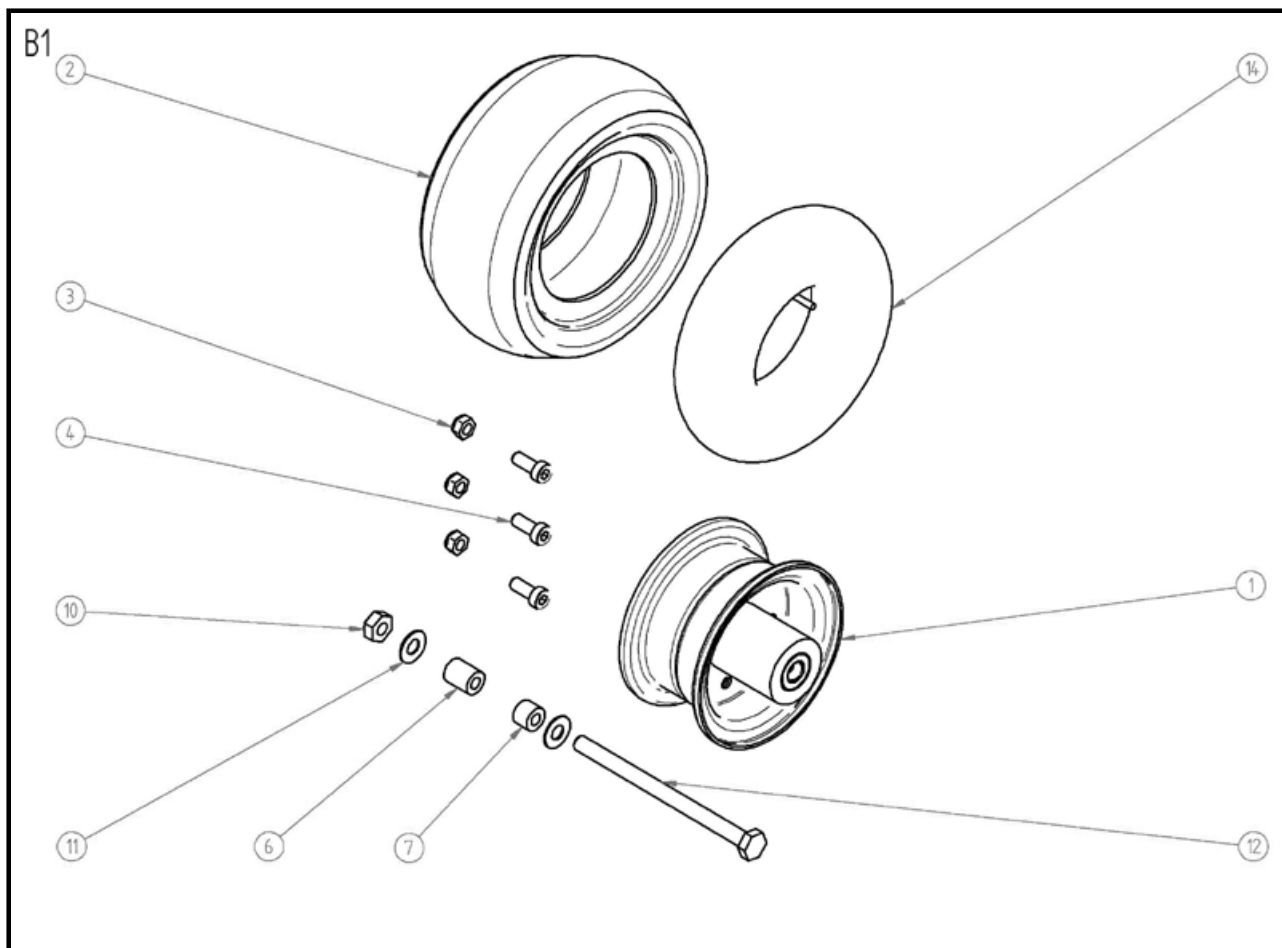

## **TABLE OF CONTENTS:**

<b><u>Description</u></b>	<b><u>Page</u></b>
<b>Table of Contents</b>	<b>1</b>
<b>A1. Bodyset</b>	<b>2</b>
<b>B1. Front Wheel Set</b>	<b>3</b>
<b>B3. Rear Wheel Set</b>	<b>4</b>
<b>C1. Gearbox Set</b>	<b>5</b>
<b>C2. Gearbox Assembly</b>	<b>6</b>
<b>D1. Brake Set</b>	<b>7</b>
<b>E1. Handle Bar Set</b>	<b>8</b>
<b>F1. Steering Set</b>	<b>9</b>
<b>G1. Swing Arm Set</b>	<b>10</b>
<b>G3. Decks Set</b>	<b>11</b>
<b>G4. Rear Assembly</b>	<b>11</b>
<b>G5. Seat Assembly</b>	<b>12</b>
<b>H. 50cc Exploded Engine Parts</b>	<b>13</b>
<b>I. 40cc Exploded Engine Parts</b>	<b>15</b>

# A1. BODY SET

Item Number	Document Number	Title	Quantity	Qty Ordered
RA1-1	3EVOR0540A	OPEN LEVER SET	1	
RA1-2	3EVOR0506A	FRAME SET	1	
RA1-3	3CORE0500A	FRONT NECK E RING	2	
RA1-4	3CORE0900A	OPEN LEVER E RING	2	
RA1-5	3EVOR0502A	FRONT NECK SET	1	
RA1-6	3COPM0552A	OPEN LEVER SPRING	1	
RA1-7	3EVO00503A	FRONT NECK PLATE WASHER	2	
RA1-8	3COPM0551A	OPEN LEVER FOLDING PIN	1	
RA1-9	3COPM0551A	FRONT NECK FOLDING PIN	1	
RA1-10	3CO106075B	FRONT NECK PLATE BOLTS	1	
RA1-11	3COW13062A	FRONT NECK PLATE BOLT WASHER	2	
RA1-12	3CON06000A	M6 NUT	1	

# B1. FRONT WHEEL SET

Item Number	Document Number	Title	Quantity	Qty Ordered
RB1-1	3EVOR0410A	FRONT RIM	1	
RB1-2	3COML0406A	8" TYRE	1	
RB1-3	3COPM6000A	FRONT FORK BOLT	3	
RB1-4	3COPM6055A	FRONT FOLDING BOLTS 2	3	
RB1-6	3EVOR0405A	L 20 SPACER	1	
RB1-7	3EVOR0404A	L 12 SPACER	1	
RB1-10	3CON10000A	FRONT WHEEL BOLT	1	
RB1-11	3COW22101A	WHEEL WASHER	2	
RB1-12	3CO510155B	FRONT WHEEL BOLTS	1	
RB1-14	3COPM0407A	8" INNER TYRE(Tube)	1	