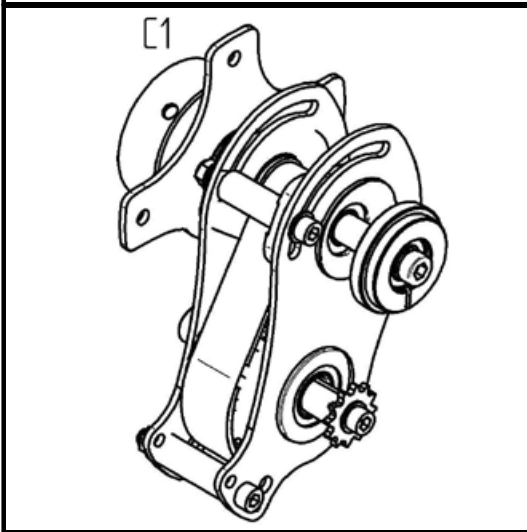

C1. GEAR BOX SET

C1. GEAR BOX SET

Item Number	Document Number	Title	Quantity	Qty Ordered
RC1-1	3CON06000A	BELT CAM SPACER BOLT	3	
RC1-2	3COW13061A	BELT CAM SPACER WASHER	4	
RC1-3	3CO106055A	BELT CAM SPACER BOLTS	3	
RC1-4	3EVOR0704A	SPACER CAM	1	
RC1-5	3EVOR0701A	BELT ASS PLATE	2	
RC1-6	3EVOR0702A	SPACER	2