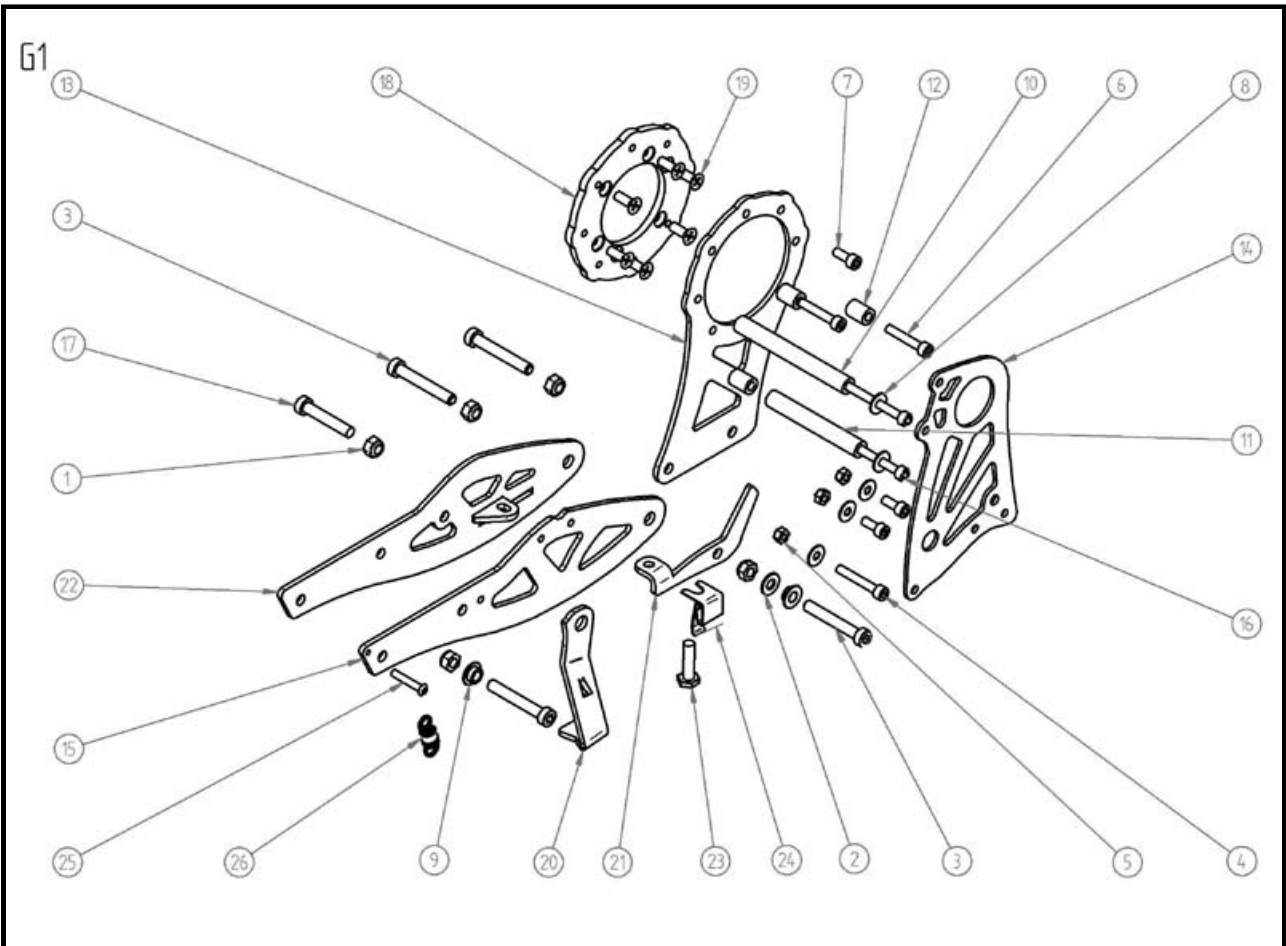

# E1. HANDLE BAR SET

**E1. HANDLE BAR SET**

Item Number	Document Number	Title	Quantity	Qty Ordered
RE1-1	3EVOR0101A	HANDLE BAR STRAIGHT	1	
RE1-2	3EVOR0309A	FRONT BRAKE INNER	1	
RE1-3	3COPM0209A	RIGHT BRAKE LEVER SET	1	
RE1-4	3EVOR0310A	BACK BRAKE INNER	1	
RE1-5	3EVOR0309A	FRONT BRAKE INNER	1	
RE1-6	3EVOR0923A	KILL SWITCH	1	
RE1-7	3CO106035A	M6 BOLTS	2	
RE1-8	3COPM0308A	LEFT BRAKE LEVER SET	1	
RE1-9	3COMP0120A	GRIP (PAIR)	2	
RE1-10	3EVOR0921A	GAS LEVER SET	1	
RE1-11	3COPM0312A	INNER ELBOW	3	
RE1-12	3CON06000A	M6 NUT	2	

# F1. STEERING SET

F1. STEERING SET

Item Number	Document Number	Title	Quantity	Qty Ordered
RF1-1	3EVOR0102A	STEERING TUBE	1	
RF1-2	3COPM0160A	HEADSET	1	
RF1-3	3EVOR0202A	FRONT FORK L	1	
RF1-4	3COMP0150A	RETAINER FLANGE	2	
RF1-5	3CO108140B	FRONT FORK BOLTS	2	
RF1-6	3CON08000A	FRONT FORK BOLT	2	
RF1-7	3EVOR0201A	FRONT FORK R	1	
RF1-8	3EVOR0203A	L28 SPACER	4	

# G1. SWING ARM SET

G1. SWING ARM SET

Item Number	Document Number	Title	Quantity	Qty Ordered
RG1-1	3CON08000A	SWING ARM BOLT	5	
RG1-2	3COW17082A	M8 1.5 WASHER	1	
RG1-3	3CO108055B	SWING ARM LONG BOLTS	4	
RG1-4	3CO106045B	SIDE PLATE ENG LONG BOLTS	1	
RG1-5	3CON06000A	SIDE PLATE ENG BOLT	3	
RG1-6	3CO106040D	L30mm ENG BOLTS	2	
RG1-7	3CO106020A	SIDE PLATE ENG SHORT BOLTS	3	
RG1-8	3COW13061A	SIDE PLATE ENG SHORT WASHER	5	
RG1-9	3COPM0513A	SIDE STAND BUSH	2	
RG1-10	3EVOR0705A	TOP SHAFT	1	
RG1-11	3EVOR0706A	MANUAL SHAFT	1	
RG1-12	3EVOR0713A	L17 SPACER	3	
RG1-13	3EVOR0604A	NEW ENG MOUNT	1	
RG1-14	3EVOR0601A	SIDE PLATE ENG	1	
RG1-15	3EVOR0603A	SWING ARM 3 SPEED	1	
RG1-16	3CO106170D	L130mm ENG BOLTS	2	
RG1-17	3CO108045B	SWING ARM SHORT BOLTS	1	
RG1-18	3EVOR0703A	26CC FLANGE CHINS ENGINE	1	
RG1-19	3CO306013A	SHORT BOLTS	6	
RG1-20	3EVOR0512A	SIDE STAND	1	
RG1-21	3EVOR0515A	TENSIONER BENT	1	
RG1-22	3EVOR0602A	SWING ARM R	1	
RG1-23	3CO508025A	TENSIONER BENT BULTS	1	
RG1-24	3COPM0581A	TENSIONER BENT HOLD SPRING	1	
RG1-25	3CO605030A	SIDE STAND BOLTS	1	
RG1-26	3COPM0572A	SIDE STAND SPRING	1	