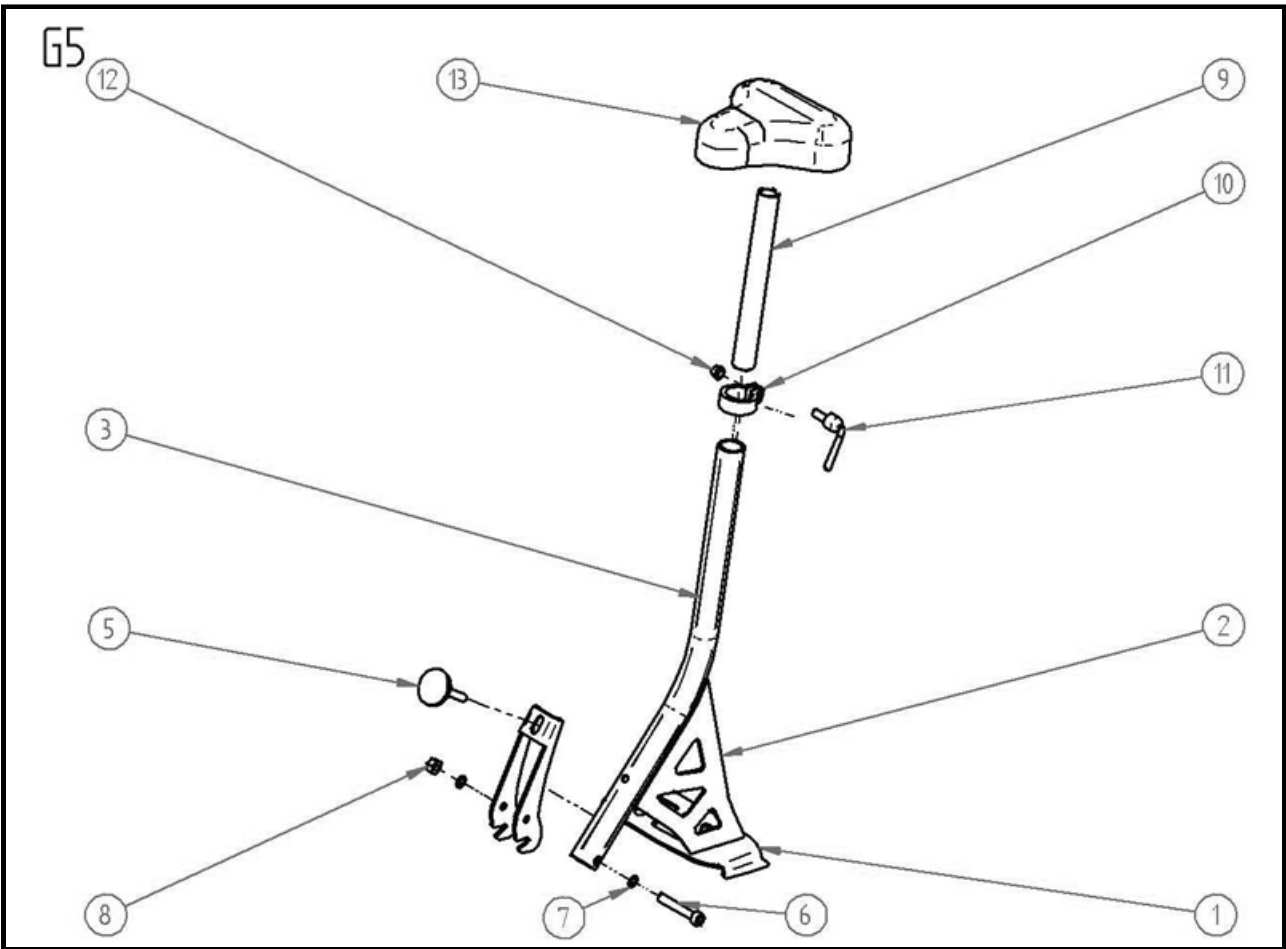

G5. SEAT ASSEMBLY

G5. SEAT ASSEMBLY

Item Number	Document Number	Title	Quantity	Qty Ordered
		QUICK RELEASE SEAT ASSEMBLY		
RG5-1	3COPM1014A	SEAT PLATE	1	
RG5-2	3COPM1013A	GUSET SEAT	2	
RG5-3	3COPM1011A	SEAT TUBE	1	
RG5-4	3COPM1012A	COM LOCK FOR SEAT	1	
RG5-5	3COPM1020A	THUMB BOLT	1	
RG5-6	3CO108050A	SEAT SET BOLT	1	
RG5-7	3COW17081A	M8 WASHER	2	
RG5-8	3CON08000A	SEAT SET NUT	1	
RG5-9	3COPM1030A	SEAT TOP TUBE	1	
RG5-10	3COPM1010A	QUICK FLANGE	1	
RG5-11	3COPM1041A	QUICK FLANGE BOLT	1	
RG5-12	3COPM1042A	QUICK FLANGE NUT	1	
RG5-13	3COPM1050A	CUSHION	1