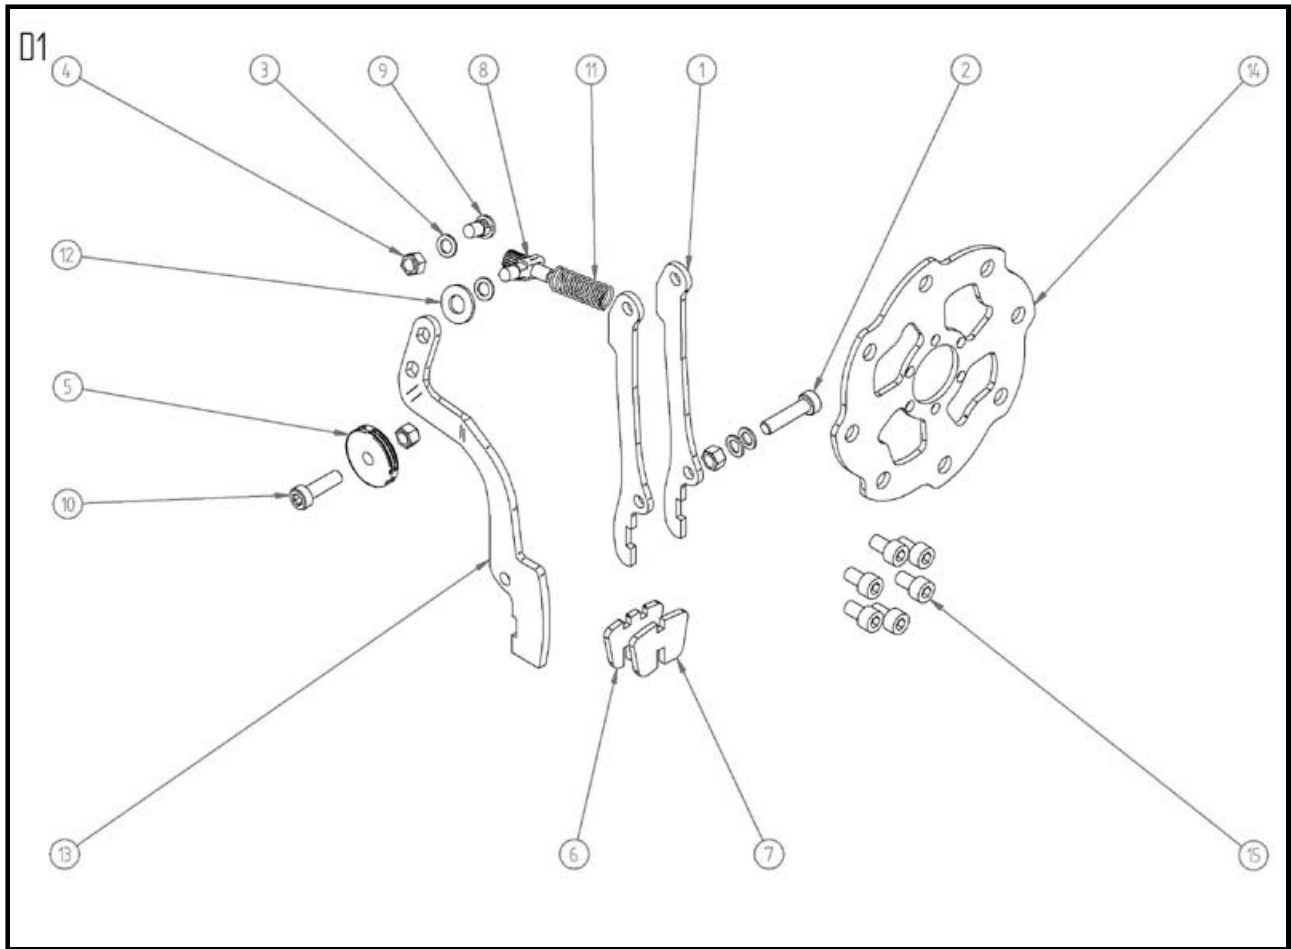

D1. BRAKE SET

D1. BRAKE SET

Item Number	Document Number	Title	Quantity	Qty Ordered
RD1-1	3COPM0302A	REAR BRAKE 1	2	
RD1-2	3CO106030B	BRAKE BOLTS	1	
RD1-3	3COW13061A	BRAKE WASHER	4	
RD1-4	3CON06000A	BRAKE BOLT	4	
RD1-5	3COPM0311A	CABLE ROLLER	1	
RD1-6	3COPM0304A	PAD 2	1	
RD1-7	3COPM0303A	PAD 1	1	
RD1-8	3COPM0306A	ADG NUT 1	1	
RD1-9	3COPM0307A	ADG NUT 2	1	
RD1-10	3CO106020A	BRAKE BOLTS 20	1	
RD1-11	3COPM0310A	BRAKE SPRING	1	
RD1-12	3COW17081B	M8 1.5 WASHER	1	
RD1-13	3COPM0301B	REAR BRAKE 2	1	
RD1-14	3COPM0305A	DISK HOT 1	1	
RD1-15	3CO205012C	DISK BOLTS	6