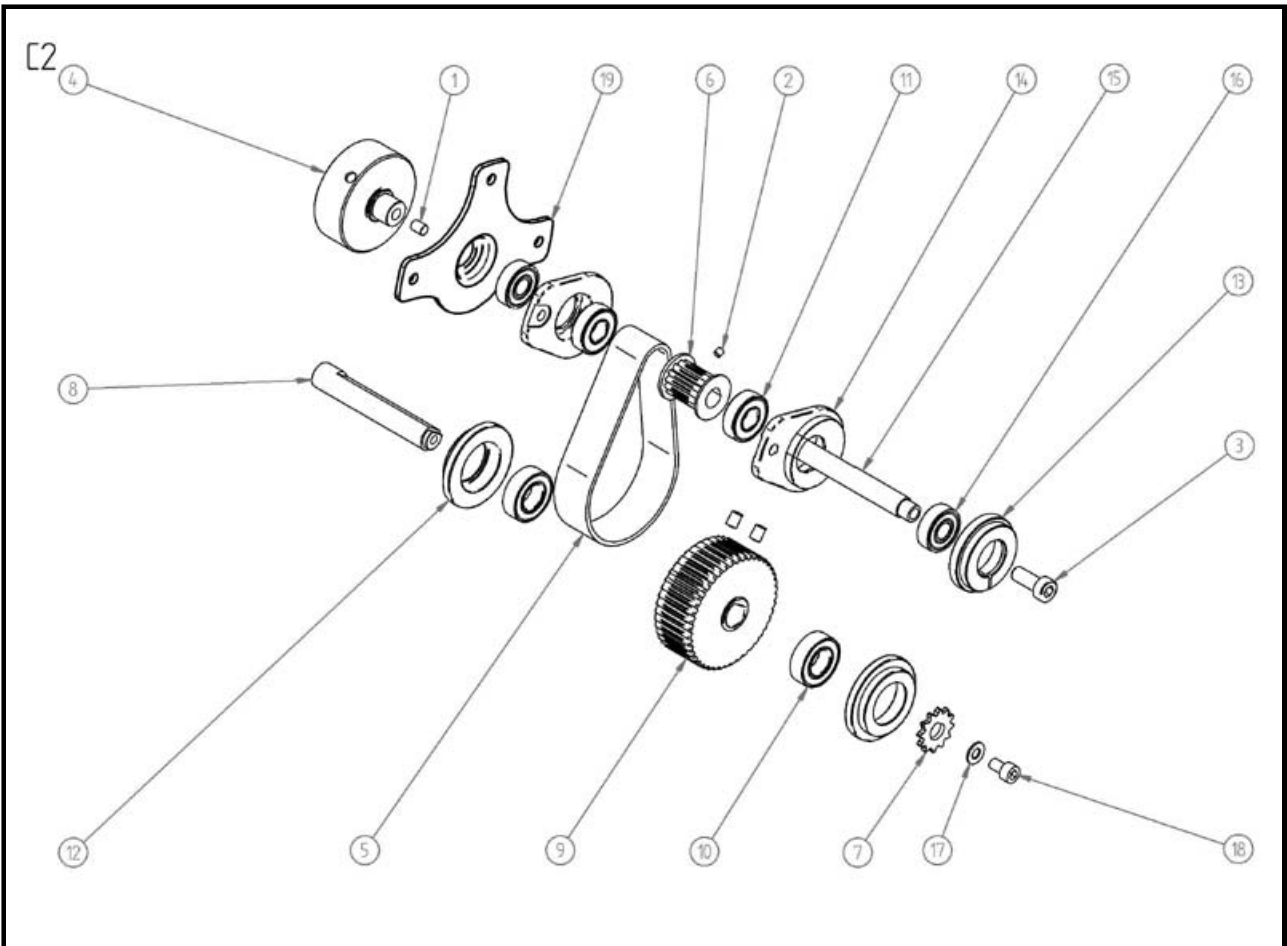

# B1. FRONT WHEEL SET

Item Number	Document Number	Title	Quantity	Qty Ordered
RB1-1	3EVOR0410A	FRONT RIM	1	
RB1-2	3COML0406A	8" TYRE	1	
RB1-3	3COPM6000A	FRONT FORK BOLT	3	
RB1-4	3COPM6055A	FRONT FOLDING BOLTS 2	3	
RB1-6	3EVOR0405A	L 20 SPACER	1	
RB1-7	3EVOR0404A	L 12 SPACER	1	
RB1-10	3CON10000A	FRONT WHEEL BOLT	1	
RB1-11	3COW22101A	WHEEL WASHER	2	
RB1-12	3CO510155B	FRONT WHEEL BOLTS	1	
RB1-14	3COPM0407A	8" INNER TYRE(Tube)	1	

## B3. REAR WHEEL SET

Item Number	Document Number	Title	Quantity	Qty Ordered
RB3-1	3EVOR0810A	BACK RIM	1	
RB3-2	3EVOR0807A	L 12 SPACER	1	
RB3-3	3EVOR0808A	L 21 SPACER	1	
RB3-4	3CO205012C	BACK WHEEL GEAR BOLTS	6	
RB3-5	3CO510170B	BACK WHEEL BOLTS	1	
RB3-6	3CON10000A	BACK WHEEL BOLT	1	
RB3-7	3COW22101A	WHEEL WASHER	2	
RB3-8	3COML0406A	8" TYRE	1	
RB3-9	3EVOR0805A	64 TOOTH GEAR	1	
RB3-10	3COPM0407A	8" INNER TYRE (Tube)	1	
RB3-11	3CON06000A	RIM BOLT	3	
RB3-12	3COPM6000A	FRONT FORK BOLT	3	

## C2. GEAR BOX ASSEMBLY

Item Number	Document Number	Title	Quantity	Qty Ordered
RC2-1	3CO406008A	M6X8 BOLTS	3	
RC2-2	3CO404004A	M4X4 BOLTS	1	
RC2-3	3CO108015A	SIDE PLATE ENG BOLTS	1	
RC2-4	3EVOR0707A	CLUTCH HOUSING	1	
RC2-5	3EVOR0712A	5M 300 BELT	1	
RC2-6	3EVOR0711A	TOP SHAFT GEAR 14T	1	
RC2-7	3EVOR0710A	12 TOOTH SPROCKET	1	
RC2-8	3EVOR0706A	MANUAL SHAFT	1	
RC2-9	3EVOR0709A	44T PULLEY	1	
RC2-10	3COB06002A	BEARING 32C15	2	
RC2-11	3COB06001A	BEARING 28X8	2	
RC2-12	3COPM0754A	BEARING CAP 32X15	2	
RC2-13	3COPM0751A	BEARING CAP 26X10	1	
RC2-14	3COPM0752A	BELT CAM	2	
RC2-15	3EVOR0705A	TOP SHAFT	1	
RC2-16	3COB06000A	31 BY 10 BEARING	2	
RC2-17	3COW13061A	M6 WASHER	1	
RC2-18	3CO106020A	SIDE PLATE ENG SHORT BOLTS	1	
RC2-19	3EVOR0708A	CLUTCH PLATE BRACKET	1	