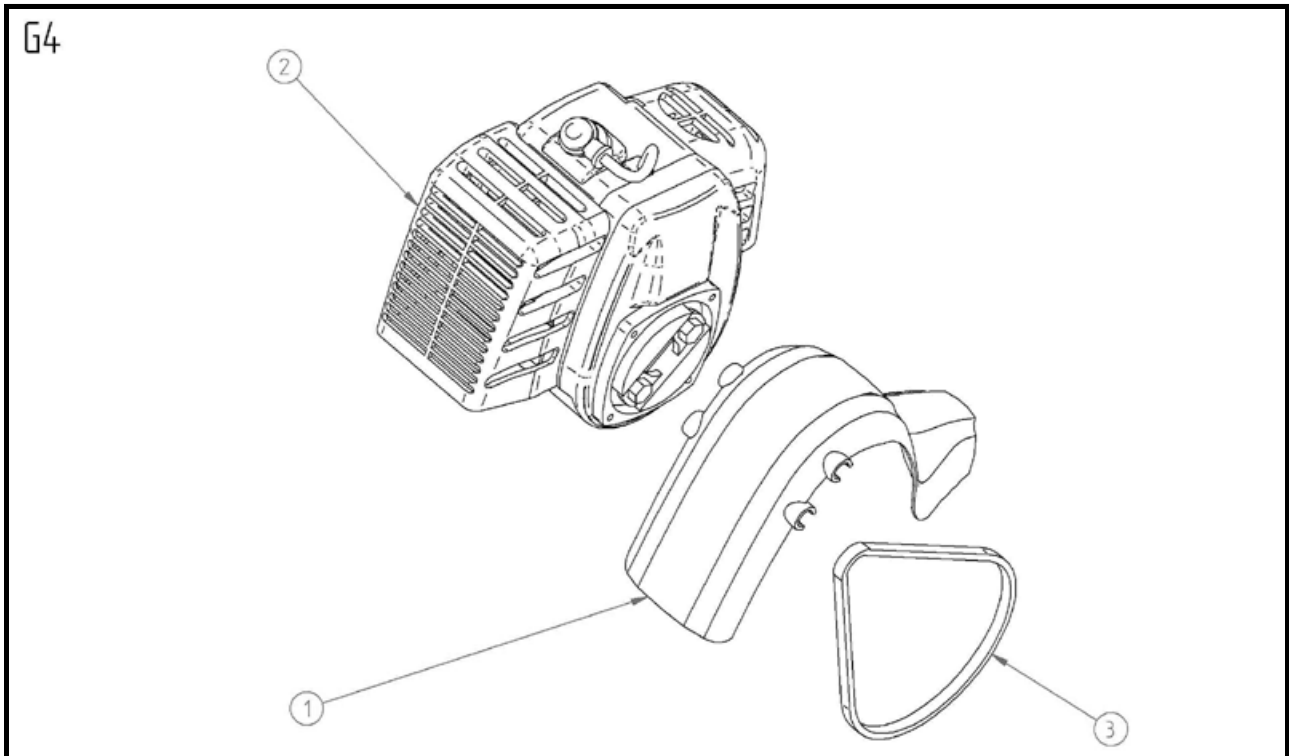

G4. REAR ASSEMBLY

Item Number	Document Number	Title	Quantity	Qty Ordered
RG4-1	3EVOR0605A	REAR MUD GUARD	1	
RG4-2	3EVOR0910A	ENGINE 40cc Active	1	
RG4-3	3EVOR0806A	88P CHAIN	1