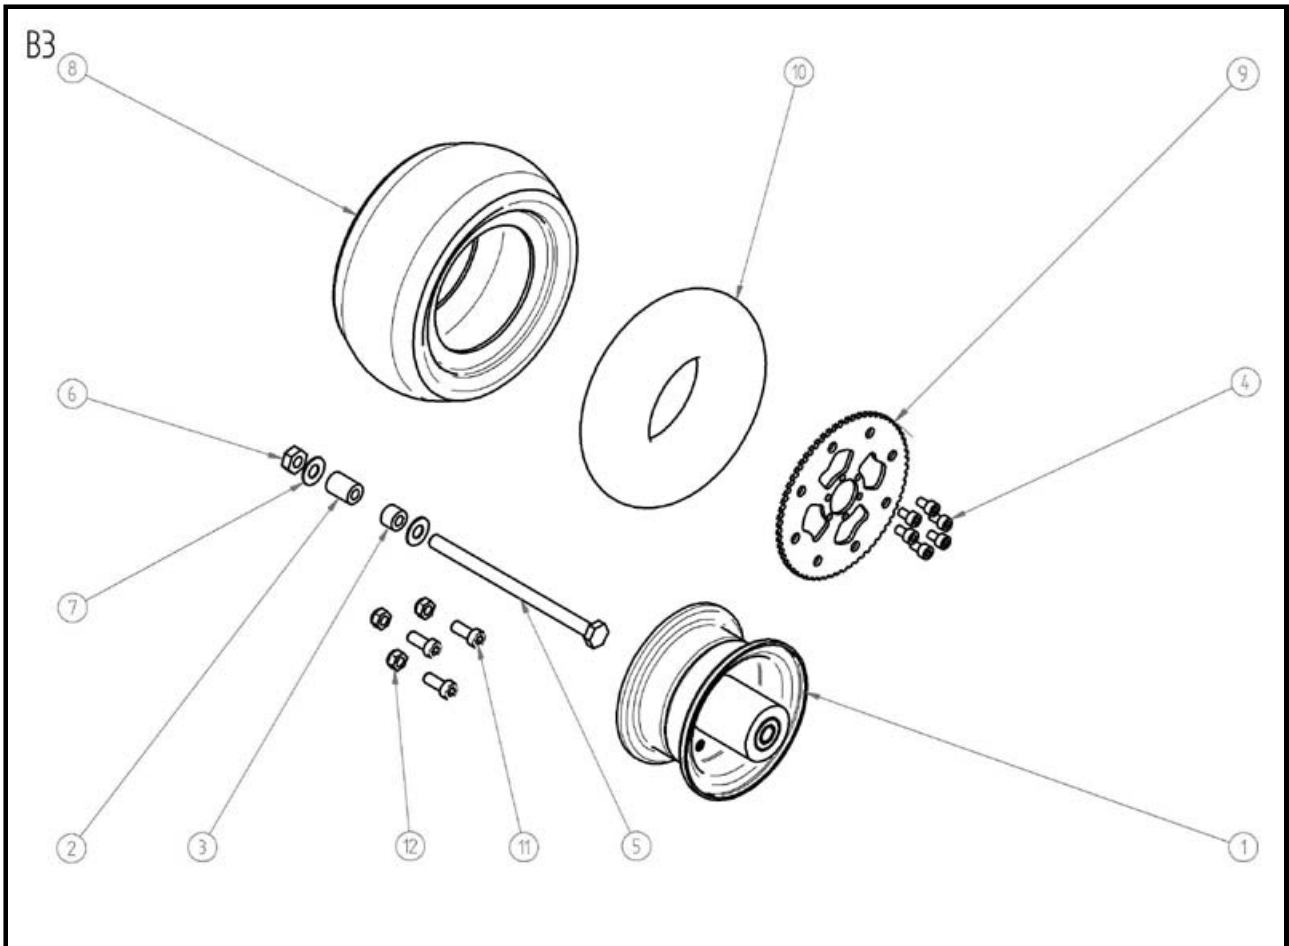

B3. REAR WHEEL SET

Item Number	Document Number	Title	Quantity	Qty Ordered
RB3-1	3EVOR0810A	BACK RIM	1	
RB3-2	3EVOR0807A	L 12 SPACER	1	
RB3-3	3EVOR0808A	L 21 SPACER	1	
RB3-4	3CO205012C	BACK WHEEL GEAR BOLTS	6	
RB3-5	3CO510170B	BACK WHEEL BOLTS	1	
RB3-6	3CON10000A	BACK WHEEL BOLT	1	
RB3-7	3COW22101A	WHEEL WASHER	2	
RB3-8	3COML0406A	8" TYRE	1	
RB3-9	3EVOR0805A	64 TOOTH GEAR	1	
RB3-10	3COPM0407A	8" INNER TYRE (Tube)	1	
RB3-11	3CON06000A	RIM BOLT	3	
RB3-12	3COPM6000A	FRONT FORK BOLT	3