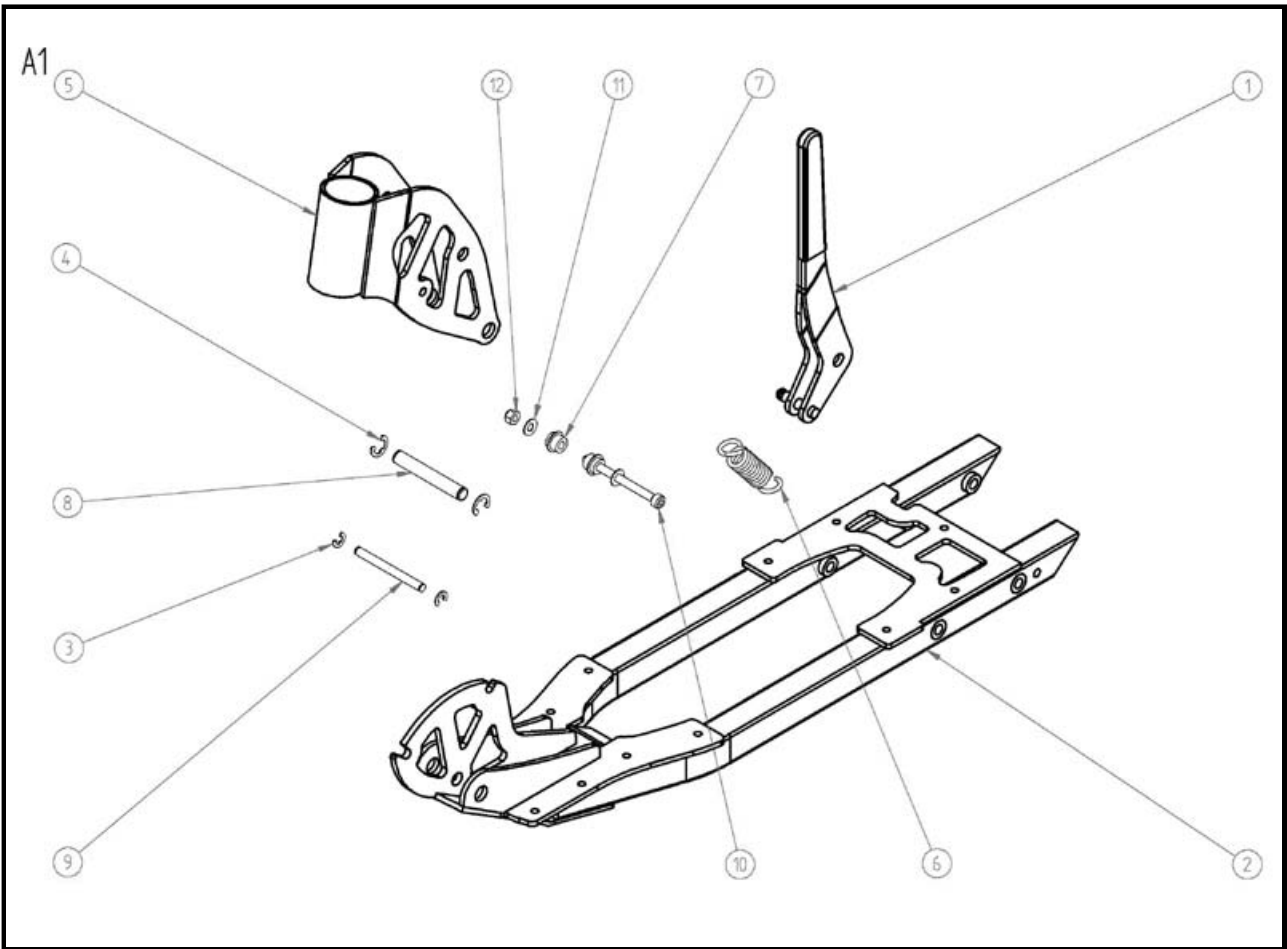

## **TABLE OF CONTENTS:**

<b><u>Description</u></b>	<b><u>Page</u></b>
<b>Table of Contents</b>	<b>1</b>
<b>A1. Bodyset</b>	<b>2</b>
<b>B1. Front Wheel Set</b>	<b>3</b>
<b>B3. Rear Wheel Set</b>	<b>4</b>
<b>C1. Gearbox Set</b>	<b>5</b>
<b>C2. Gearbox Assembly</b>	<b>6</b>
<b>D1. Brake Set</b>	<b>7</b>
<b>E1. Handle Bar Set</b>	<b>8</b>
<b>F1. Steering Set</b>	<b>9</b>
<b>G1. Swing Arm Set</b>	<b>10</b>
<b>G3. Decks Set</b>	<b>11</b>
<b>G4. Rear Assembly</b>	<b>11</b>
<b>G5. Seat Assembly</b>	<b>12</b>
<b>H. 50cc Exploded Engine Parts</b>	<b>13</b>
<b>I. 40cc Exploded Engine Parts</b>	<b>15</b>

# A1. BODY SET

Item Number	Document Number	Title	Quantity	Qty Ordered
RA1-1	3EVOR0540A	OPEN LEVER SET	1	
RA1-2	3EVOR0506A	FRAME SET	1	
RA1-3	3CORE0500A	FRONT NECK E RING	2	
RA1-4	3CORE0900A	OPEN LEVER E RING	2	
RA1-5	3EVOR0502A	FRONT NECK SET	1	
RA1-6	3COPM0552A	OPEN LEVER SPRING	1	
RA1-7	3EVO00503A	FRONT NECK PLATE WASHER	2	
RA1-8	3COPM0551A	OPEN LEVER FOLDING PIN	1	
RA1-9	3COPM0551A	FRONT NECK FOLDING PIN	1	
RA1-10	3CO106075B	FRONT NECK PLATE BOLTS	1	
RA1-11	3COW13062A	FRONT NECK PLATE BOLT WASHER	2	
RA1-12	3CON06000A	M6 NUT	1	